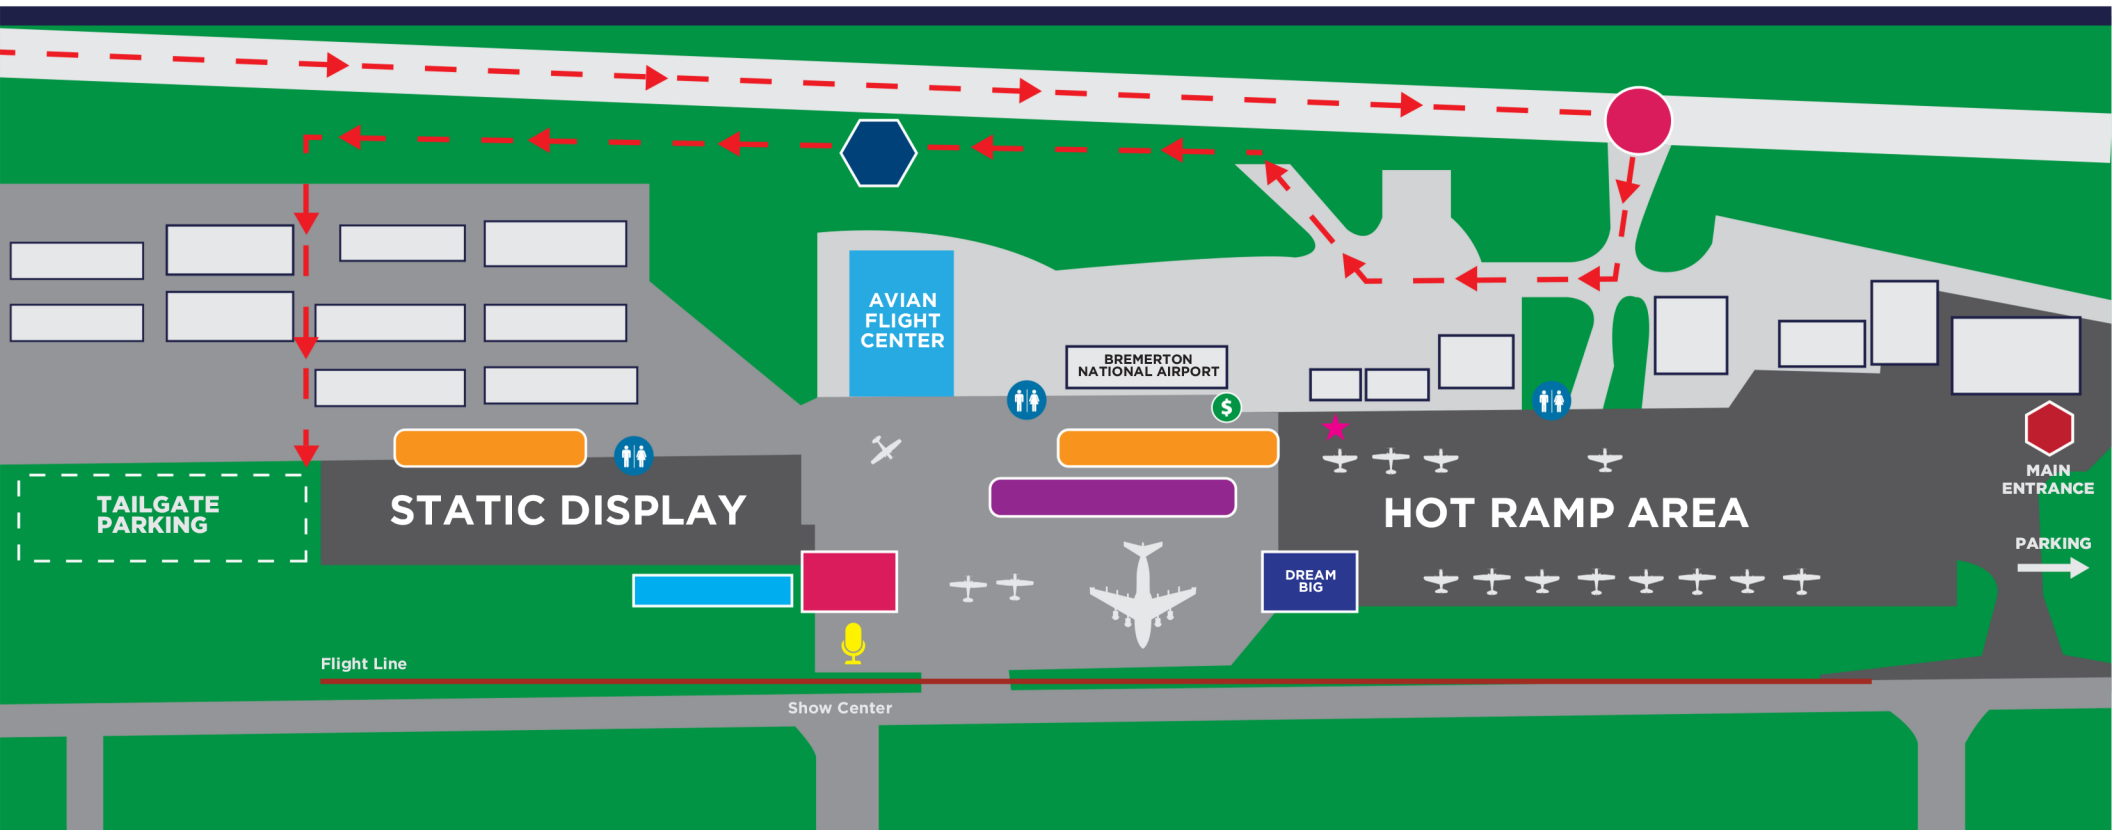

JULY 11 - 12, 2026  
BREMERTON NATIONAL AIRPORT

# 2026 BREMERTON AIR SHOW TAILGATE DIRECTIONS

From HWY 3, turn into the airport at the stop light, follow signage and flaggers.

**ITEMS TO NOTE:**

- Arrive **NO EARLIER** than 9:30am to begin lining up to park.
- The speed limit is 5 MPH.