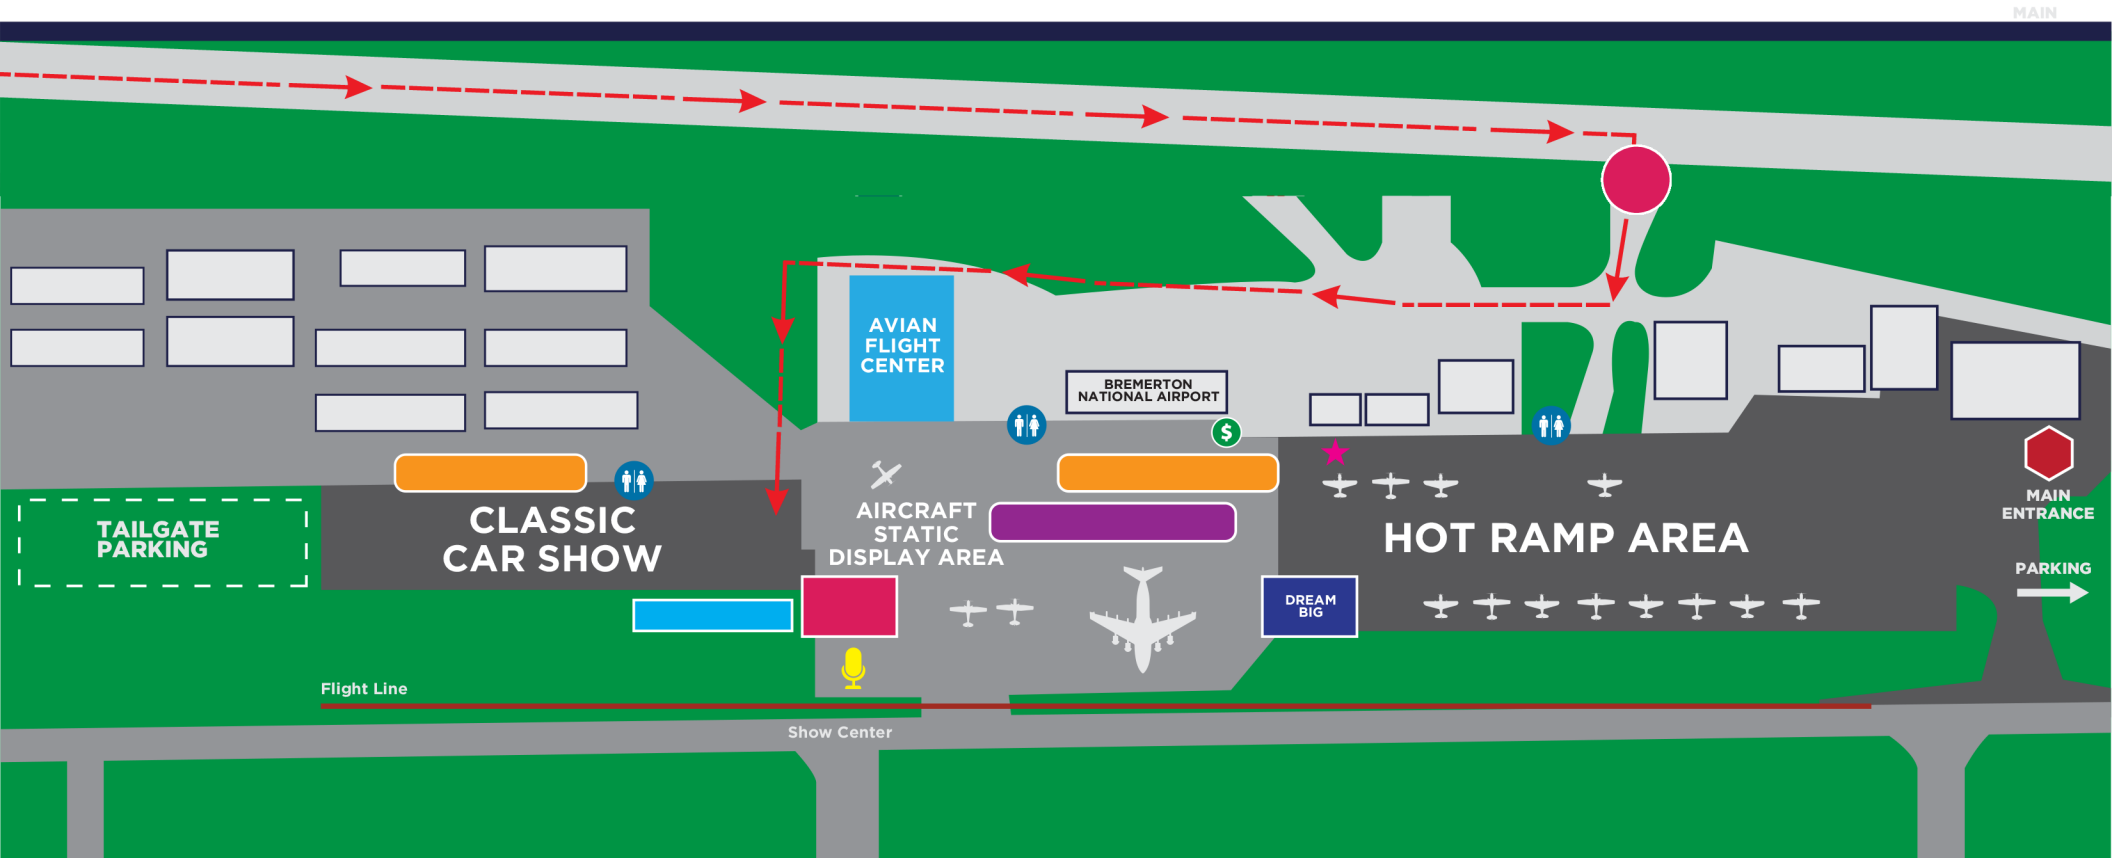

JULY 11 - 12, 2026
BREMERTON NATIONAL AIRPORT

2026 BREMERTON AIR SHOW VENUE MAP

From HWY 3, turn into the airport at the stop light, follow signage and flaggers.

ITEMS TO NOTE:

- Arrive **NO LATER** than 9:30am to park.
- The speed limit is 5 MPH.